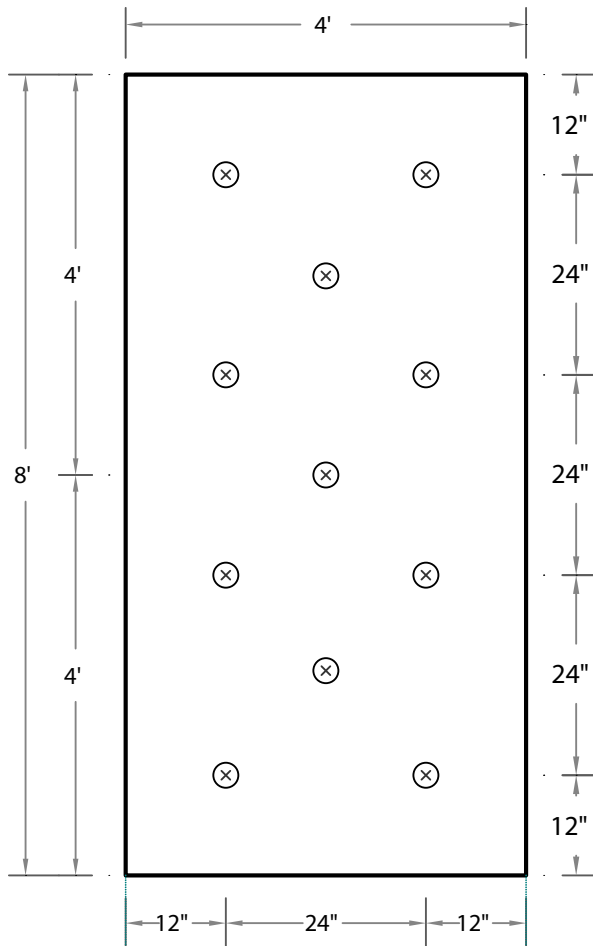

**FULLY ADHERED SINGLE PLY MEMBRANE SYSTEMS
 MECHANICALLY ATTACHED SINGLE PLY MEMBRANE SYSTEMS
 BUILT-UP ROOFING MEMBRANE SYSTEMS
 MODIFIED BITUMEN MEMBRANE SYSTEMS**

For insulation thickness 1.0" H-Shield Premier Only (field attachment only)

888.746.1114
 HunterPanels.com

Hunter Panels Products

- H-Shield - Premier

Deck Types

- Wood

4'x8' - 1 Fastener per 2.91 sq ft

Hunter Panels Fastening Guide Requirements

This applies to any single layer of H-Shield polyiso manufactured by Hunter Panels or a top layer fastened through a second layer of insulation.